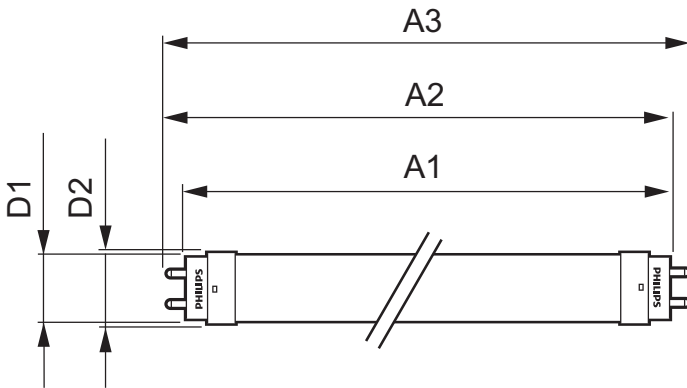

MASTER LEDtube Performance

Product Data

Order code 681496 00
Full product code 871829168149600
Full product name MASTER LEDtube PERF 1200mm
21W830 T8 I ROT
Order product name MAS LEDtube PERF 1200mm
21W830 T8 I ROT
Pieces per pack 1
Packing configuration 10

Packs per outerbox 10
Bar code on pack - EAN1 8718291681496
Bar code on outerbox - EAN3 8718291681502
Logistic code(s) - 12NC 929000280602
Net weight per piece 0.360 kg

Dimensional drawing

MASTER LEDtube PERF 1200mm 21W830 T8 I ROT

Product	A1 (Norm)	A2 (Norm)	A3 (Norm)	D1 (Norm)	D2 (Norm)
TLED PERF 1200mm 21W830 T8 I ROT	1198.0	1205.0	1212.0	25.68	28

G13