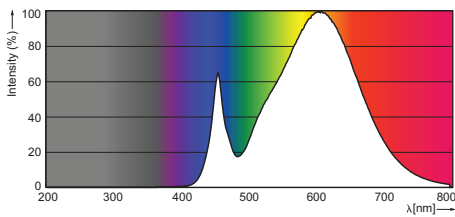

Photometric data

TLED PERF 3000 K

© 2014 Koninklijke Philips N.V. (Royal Philips)
All rights reserved.

Specifications are subject to change without notice. Trademarks are the property of Koninklijke Philips N.V. (Royal Philips) or their respective owners.

www.philips.com/lighting

2014, June 28
data subject to change