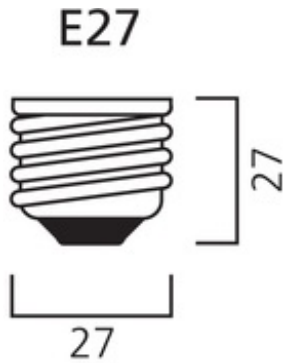

Mini-Lynx Fast-Start

ML FAST-START 827 E27 23W SLV

0035128

Range features

CE

PRODUCT OVERVIEW

Ordering number	0035128
Technology	Compact Fluorescent
Light colour	827 Homelight
Energy class	A
Average life (Rated) (h)	10000
Lamp shape	STICK
Lamp finish	FROSTED
Dimmable	No
Cap/Base	E27
Type	STICK
EAN code	5410288351285
CRI (Ra)	80
Colour temperature (K)	2700
Luminous flux (Rated) (lm)	1450
Efficacy (Rated) (lm/w)	63.04
Watt (Nominal) (W)	23
Equivalent watt (W)	104
Voltage (V)	220-240

Mini-Lynx Fast-Start

ML FAST-START 827 E27 23W SLV

0035128

DATA TABLE

General data

Dry applications use only	Yes
Technology	Compact Fluorescent
Ordering number	0035128
Energy saving lamp	Yes
Average life (Rated) (h)	10000
Energy class	A
Average life (Nominal) (h)	10000
Lamp finish	FROSTED
Lamp shape	STICK
Dimmable	No
Cap/Base	E27
Type	STICK
EAN code	5410288351285
E-number FI	4940289
E-number SE	8357553
Product name	ML FAST-START 827 E27 23W SLV
Lamp mercury content (mg)	<2.5
Starting time (max) (s)	< 1.0 Sec
Warm-up time to 60% of full light (max) (s)	< 40 s
Control gear required	NO
IEC Reference	IEC 60968
IEC Reference 2	IEC 60969
IEC Reference 3	IEC 55015
ILCOS code	FBTH-23/27/1b-E27-48/148
Intended purpose	General lighting
No. of switching cycles before premature failure (min)	30000
Special purpose lamp	No
Transformer required	No
Sales pack quantity	10
Optimal operating condition (°C)	25° C, cap-up, Stated lumen output may vary if operated in non-standard position

Mini-Lynx Fast-Start

ML FAST-START 827 E27 23W SLV

0035128

Optical data

Light colour	827 Homelight
CRI (Ra)	80
Colour temperature (K)	2700
Lumen maintenance at end of nominal life (%)	= 75 %
Luminous flux (Rated) (lm)	1450
Luminous flux (Nominal) (lm)	1450
Chromaticity coordinate Y	0.420
Chromaticity coordinate X	0.463

Physical data

Lamp Length (mm) - C/L	148
Lamp Diameter (mm) - D	48

Mini-Lynx Fast-Start

ML FAST-START 827 E27 23W SLV

0035128

TECHNICAL DRAWINGS

ENERGY LABEL