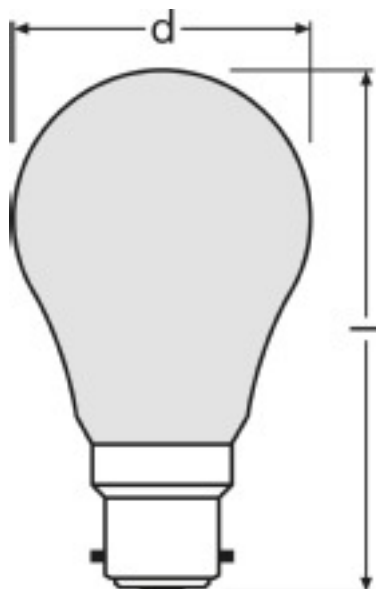

### Light technical data

Starting time	0.0 s
Luminous flux	505 lm

### Dimensions & weight

Diameter	60.0 mm
Overall length	106.0 mm
Outer bulb	A60

Product line drawing with letters