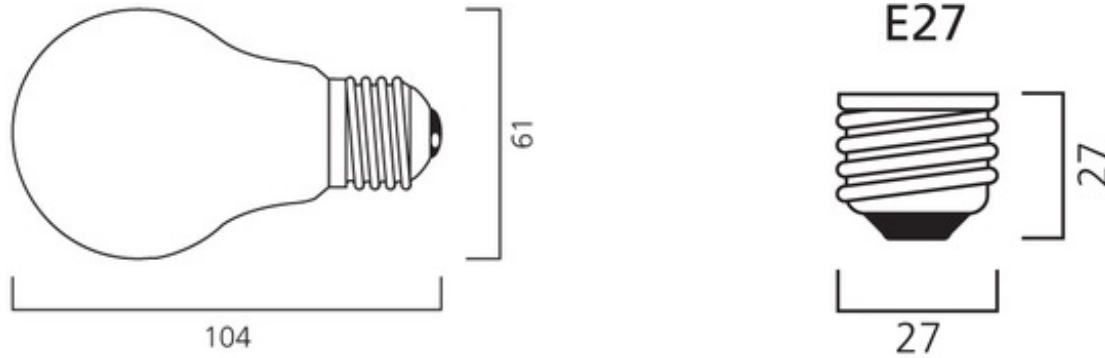

GLS Rough Service

A55 ROUGH SERV 60W 240V FR E27

0029385

TECHNICAL DRAWINGS