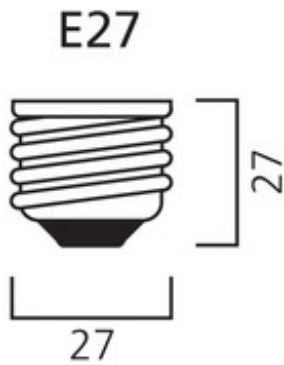

ToLEDo Ball

ToLEDo Ball Frosted 470LM E27 SL

0026948

TECHNICAL DRAWINGS